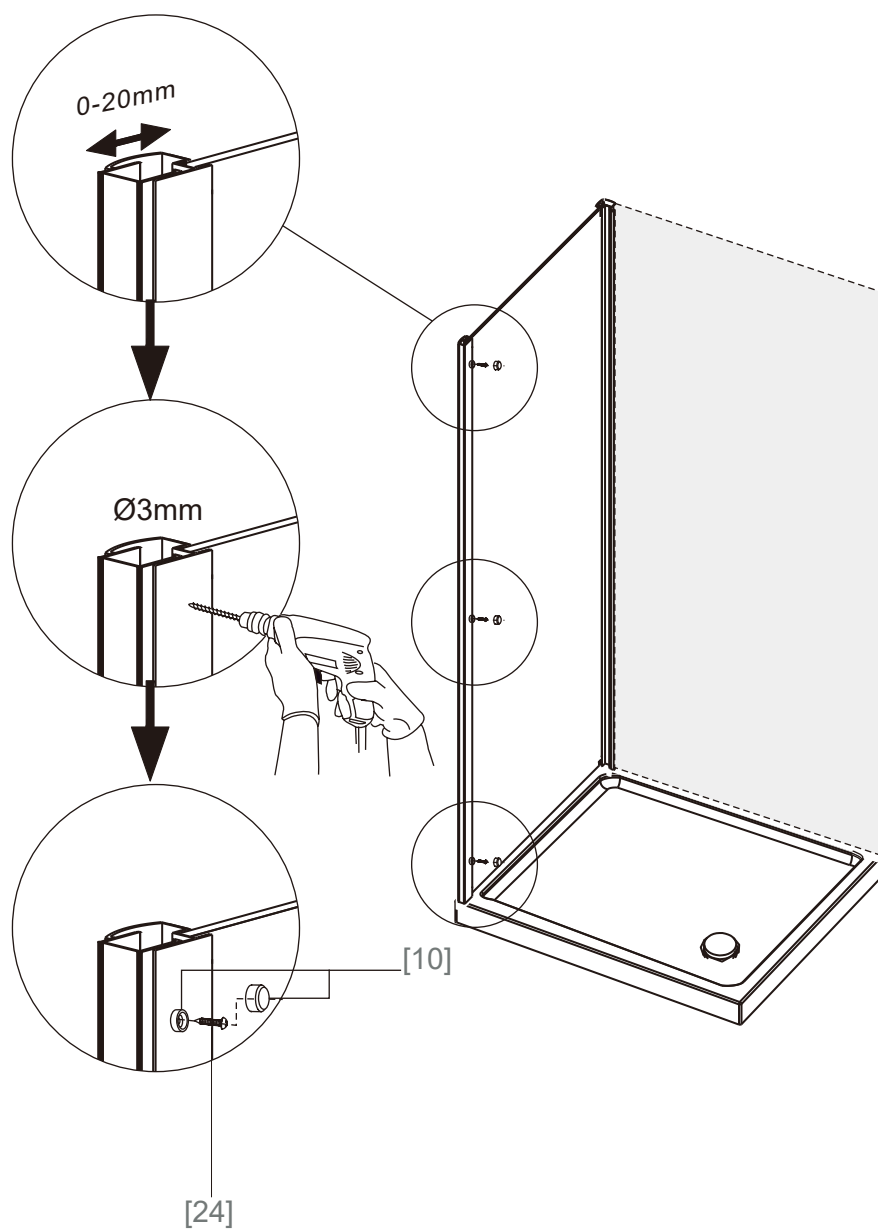

Important information

- Please read these instructions thoroughly and retain for future reference
- Always check walls prior to drilling for pipes and cables

[02] x 1

[10] x 3

(St4 x14mm)
[29] x3

[32]a x 1

[32]b x 1

You will need

To assemble your product (Tools not provided).

01

	Min. & Max	
18385	785	805mm
18386	885	905mm

02

[02] x 1

[10] x 3

(St4 x14mm)
[29] x 3

[01] x 1

03

04

[04] x 2

[12] x 3

(ST4 x30mm)
[26] x 3

05

06

[10] x3

(ST4 x12mm)
[24] x 3

07

[20]a x1

[20]b x1

[19] x 2

[32]a x 1