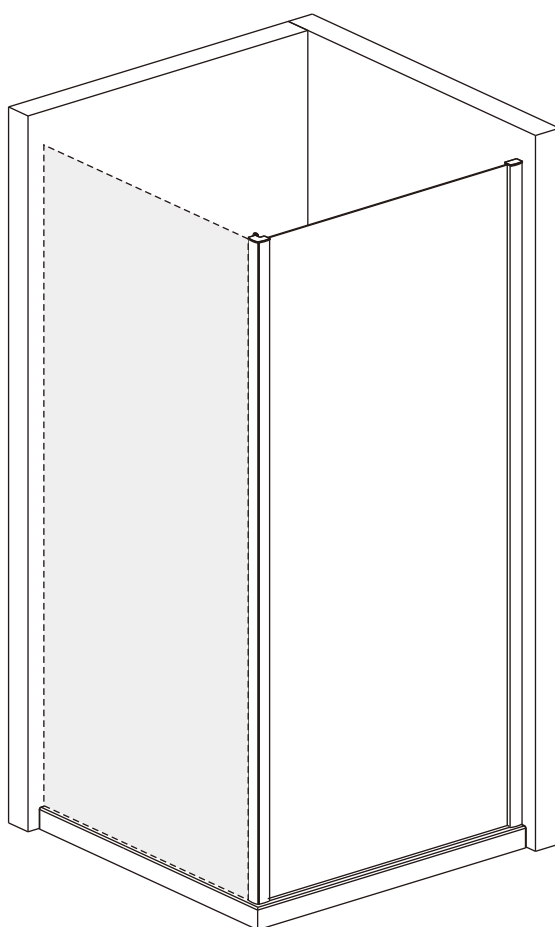

USER MANUAL

Thank you for choosing Better Bathrooms.
Please read this manual before installing your product
and keep for future reference.

better
bathrooms

SIDE PANEL

BeBa_18385/BeBa_18386

- **Multi person assembly**
- **We always recommend using professional tradespeople to install your product**

(St4 x14mm)
[29] x 3

[01] x 1

03

04

[04] x 2

[12] x 3

(ST4 x30mm)
[26] x 3

05