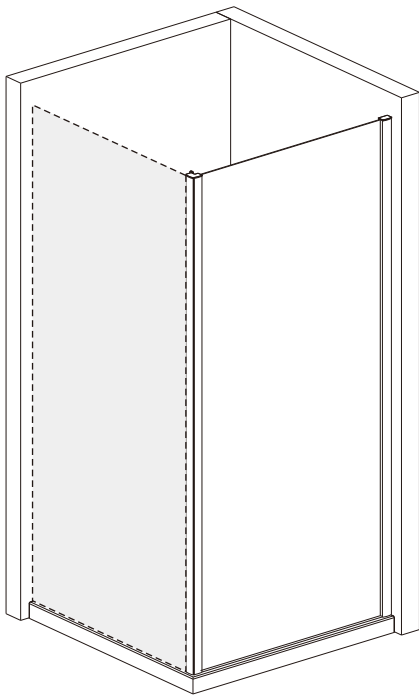

Congratulations on your purchase

And welcome to our growing gang of savvy shoppers

We're on a mission to bring you extraordinary bathroom products, for less. From modern to traditional style ceramics, plus the gorgeous fixtures, fittings and furniture to match. So, you can fall in love with your space every single day.

As one of the UK's largest independent bathroom stores, we've received countless awards; including the National Business Awards UK, the Digital Entrepreneur Awards and being placed on The Sunday Times Fast Track 100.

We hope your new product exceeds your highest expectations. However, if you experience any problems, please:

- •call our friendly UK call centre on **03303903062** (9am-7pm Monday to Friday, or 10am-4pm Saturday and Sunday), or
- •send us a message via **customerservices@buyitdirect.co.uk**

Important information

- •Please read these instructions thoroughly and retain for future reference
- •Always check walls prior to drilling for pipes and cables