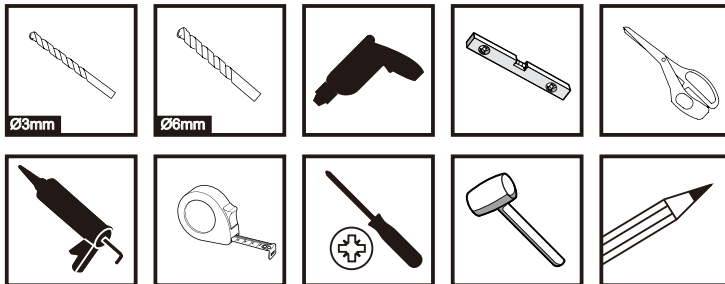

Important information

- Please read these instructions thoroughly and retain for future reference
- Always check walls prior to drilling for pipes and cables

[02] x 1

[10] x 3

(St4 x14mm)
[29] x3

[32]a x 1

[32]b x 1

You will need

To assemble your product (Tools not provided).

01

	Min. & Max	
18385	785	805mm
18386	885	905mm

02

[02] x 1

[10] x 3