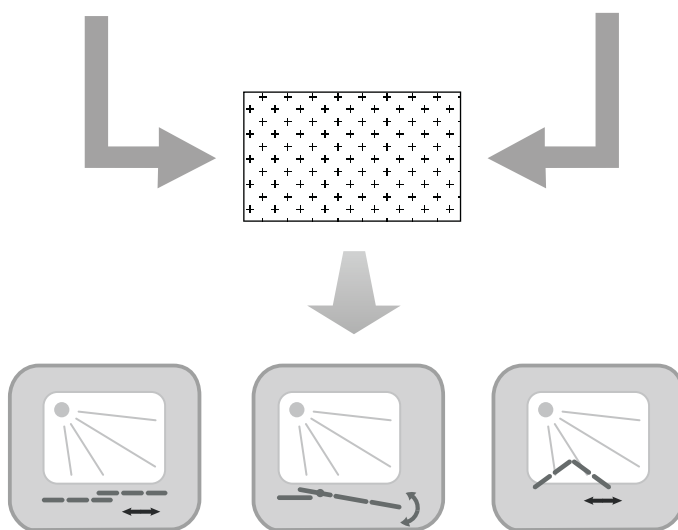

Important information

- Please read these instructions thoroughly and retain for future reference
- Always check walls prior to drilling for pipes and cables

[02] x 1

[10] x 3

(St4 x14mm)
[29] x3

[32]a x 1

[32]b x 1

You will need

To assemble your product (Tools not provided).

01

	Min. & Max	
18385	785	805mm
18386	885	905mm

02

[02] x 1

[10] x 3

(St4 x14mm)
[29] x 3

[01] x 1

03

04

[04] x 2

[12] x 3

(ST4 x30mm)
[26] x 3

05