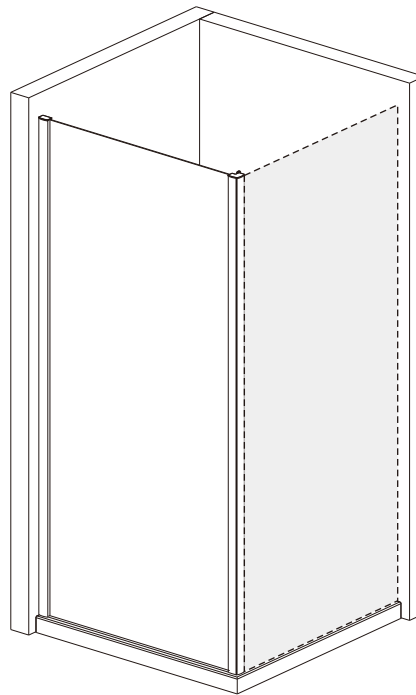

Congratulations on your purchase

And welcome to our growing gang of savvy shoppers

We're on a mission to bring you extraordinary bathroom products, for less. From modern to traditional style ceramics, plus the gorgeous fixtures, fittings and furniture to match. So, you can fall in love with your space every single day.

As one of the UK's largest independent bathroom stores, we've received countless awards; including the National Business Awards UK, the Digital Entrepreneur Awards and being placed on The Sunday Times Fast Track 100.

We hope your new product exceeds your highest expectations. However, if you experience any problems, please:

- •call our friendly UK call centre on **03303903062** (9am-7pm Monday to Friday, or 10am-4pm Saturday and Sunday), or
- •send us a message via **customerservices@buyitdirect.co.uk**

Important information

- •Please read these instructions thoroughly and retain for future reference
- •Always check walls prior to drilling for pipes and cables