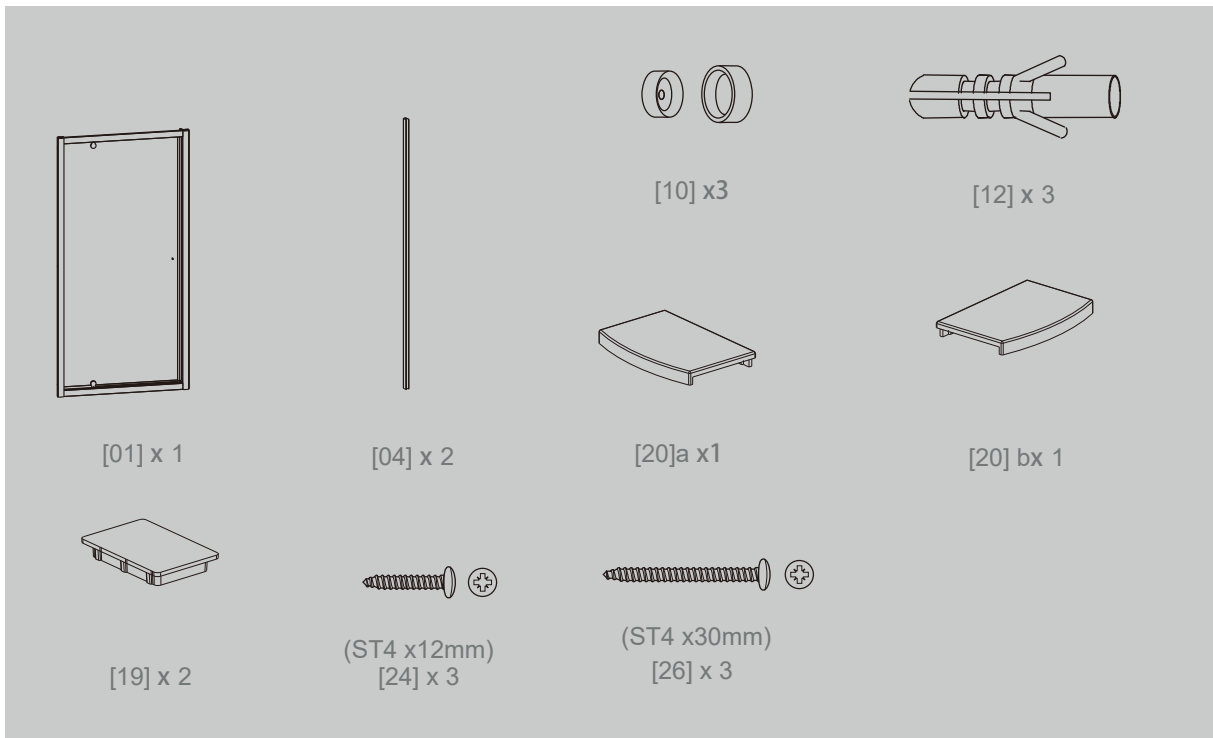

Important information

- Please read these instructions thoroughly and retain for future reference
- Always check walls prior to drilling for pipes and cables

[02] x 1

[10] x 3

(St4 x14mm)
[29] x3

[32]a x 1

[32]b x 1

You will need

To assemble your product (Tools not provided).

01

	Min. & Max	
18385	785	805mm
18386	885	905mm

02

[02] x 1

[10] x 3

(St4 x14mm)
[29] x 3

[01] x 1

03

04

[04] x 2

[12] x 3

(ST4 x30mm)
[26] x 3

05